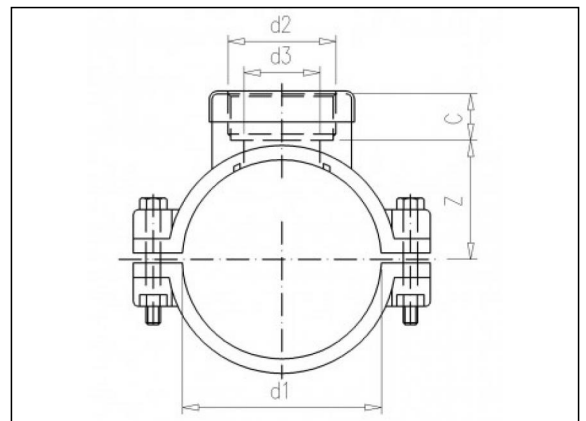

6.50 PP clamp saddle

Product information

Characteristics

- BSP female thread
- INOX Reinforcement

Material

- PP = Polypropylene

Manufacture

- Injection moulded

Available items

ART.CODE	d1	d2	d3	L	Z	C	O-ring	N	B	Verp
6.50.020	20	1/2" (F)	10	44	16	18	A	2xR	2	100
6.50.025	25	1/2" (F)	12	50	19	18	B	2xR	2	100
6.50.032	32	1/2" (F)	14	58	23	18	C	2xS	2	100
6.50.033	32	3/4" (F)	18	58	23	19	E	2xS	2	100
6.50.034	32	1" (F)	23	58	23	22	E	2xS	2	100
6.50.040	40	1/2" (F)	14	60	27	18	C	4xS	4	80

ART.CODE	d1	d2	d3	L	Z	C	O-ring	N	B	Verp
6.50.041	40	3/4" (F)	18	60	27	19	E	4xS	4	80
6.50.042	40	1" (F)	23	60	27	22	G	4xS	4	80
6.50.050	50	1/2" (F)	14	70	32	18	C	4xS	4	60
6.50.051	50	3/4" (F)	18	70	32	19	E	4xS	4	60
6.50.052	50	1" (F)	23	70	32	22	G	4xS	4	60
6.50.053	50	1 1/4" (F)	26	70	32	24	I	4xS	4	60
6.50.063	63	1/2" (F)	14	80	39	18	F	4xS	4	40
6.50.064	63	3/4" (F)	18	80	39	19	H	4xS	4	40
6.50.065	63	1" (F)	23	80	39	22	J	4xS	4	40
6.50.066	63	1 1/4" (F)	26	80	39	24	K	4xS	4	30
6.50.067	63	1 1/2" (F)	33	80	39	24	K	4xS	4	30
6.50.075	75	1/2" (F)	14	92	46	18	F	4xT	6	25
6.50.076	75	3/4" (F)	18	92	46	19	H	4xT	6	25
6.50.077	75	1" (F)	23	92	46	22	J	4xT	6	25
6.50.078	75	1 1/4" (F)	26	92	46	24	K	4xT	6	25
6.50.079	75	1 1/2" (F)	33	92	46	24	L	4xT	6	25
6.50.080	75	2" (F)	42	92	46	28	L	4xT	6	25
6.50.090	90	1/2" (F)	14	98	53	18	F	4xT	6	25
6.50.091	90	3/4" (F)	18	98	53	19	H	4xT	6	25
6.50.092	90	1" (F)	23	98	53	22	J	4xT	6	25