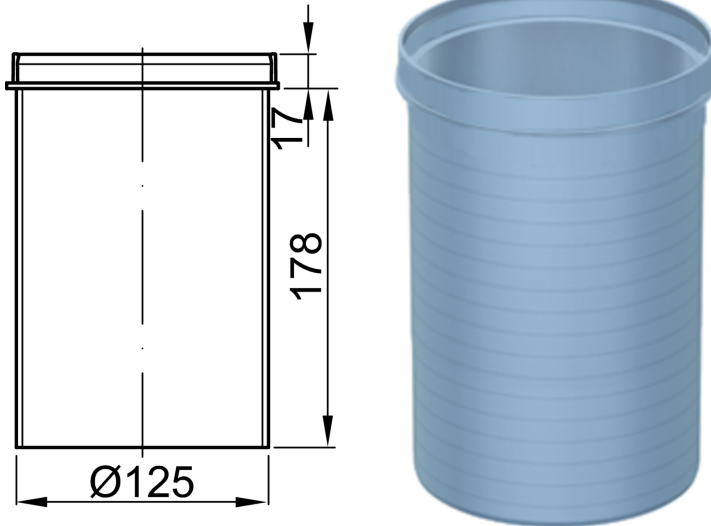

Extension

Product information

Used with

- All Easyflow floor drains
- Top sections
 - Socket diameter 125 mm
- Walk-in with gully sockets

Description

- Made of plastic
- Suitable for taking plastic top sections and clamping flanges
- With lip seal
- For deeper installation of floor gullies